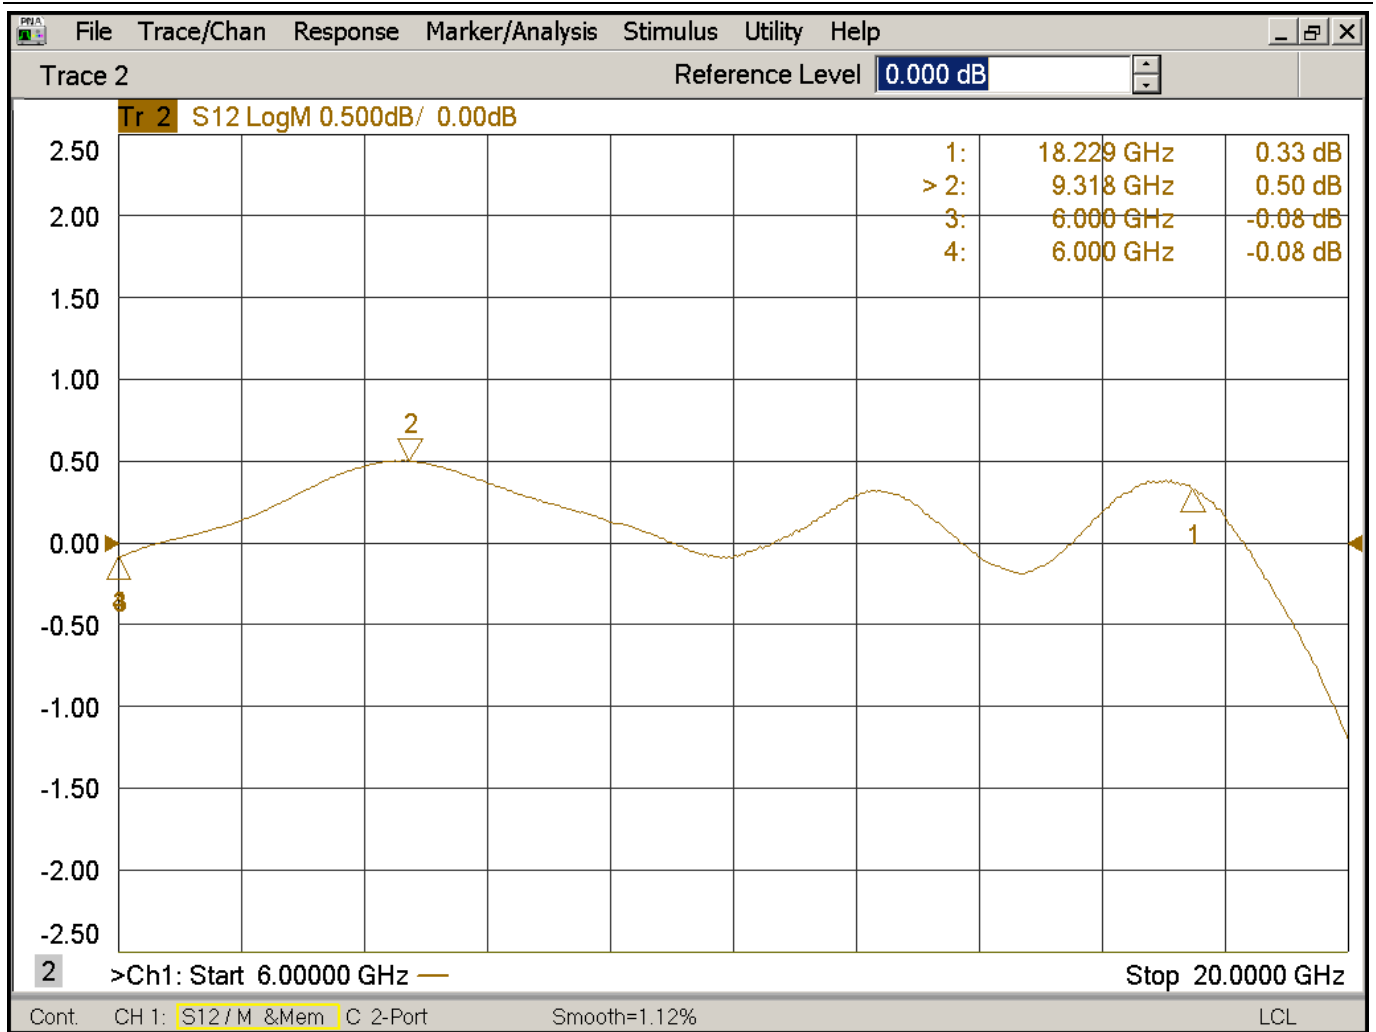

成都利德尔科技有限公司 ChengDu Leader Microwave Technology Co.,Ltd

电话: 028-65199117 传真: 028-65199116

<http://www.leadermicrowave.com> sales@leader-mw.com

TEL: +86-28-65199117 FAX: +86-28-65199116

Add: 中国 成都市成华区华翰路 89 号 610000

No.89,Huahan Road, chenghua Zone Chengdu, Sichuan China Zip Code:610000