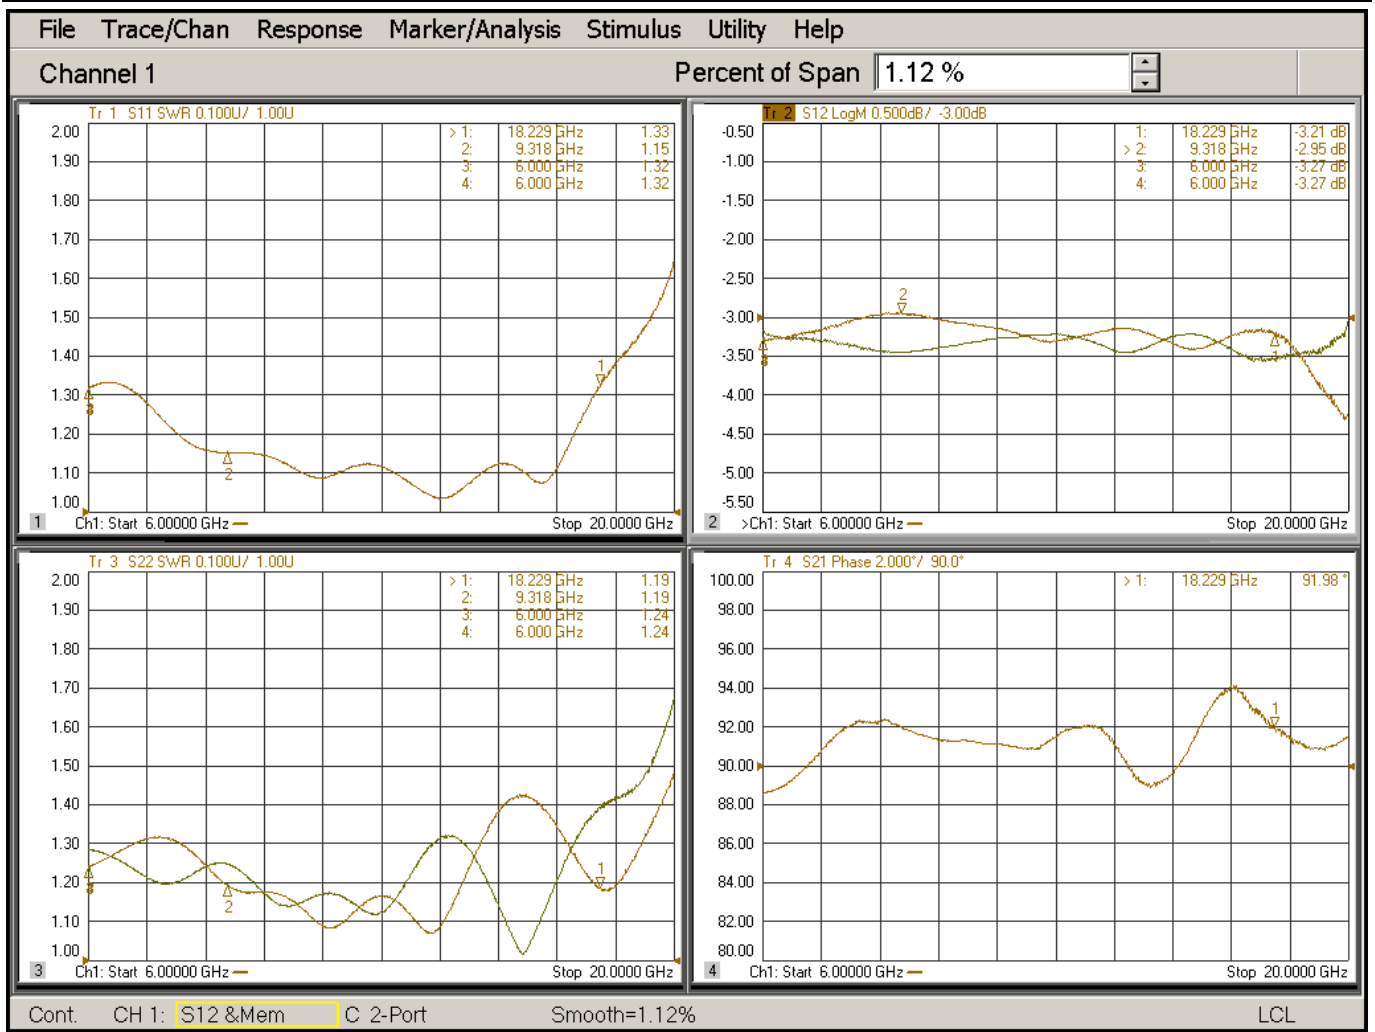

成都利德尔科技有限公司 ChengDu Leader Microwave Technology Co.,Ltd

电话: 028-65199117 传真: 028-65199116

<http://www.leadermicrowave.com> sales@leader-mw.com

TEL: +86-28-65199117 FAX: +86-28-65199116

Add: 中国 成都市成华区华翰路 89 号 610000

No.89,Huahan Road, chenghua Zone Chengdu, Sichuan China Zip Code:610000