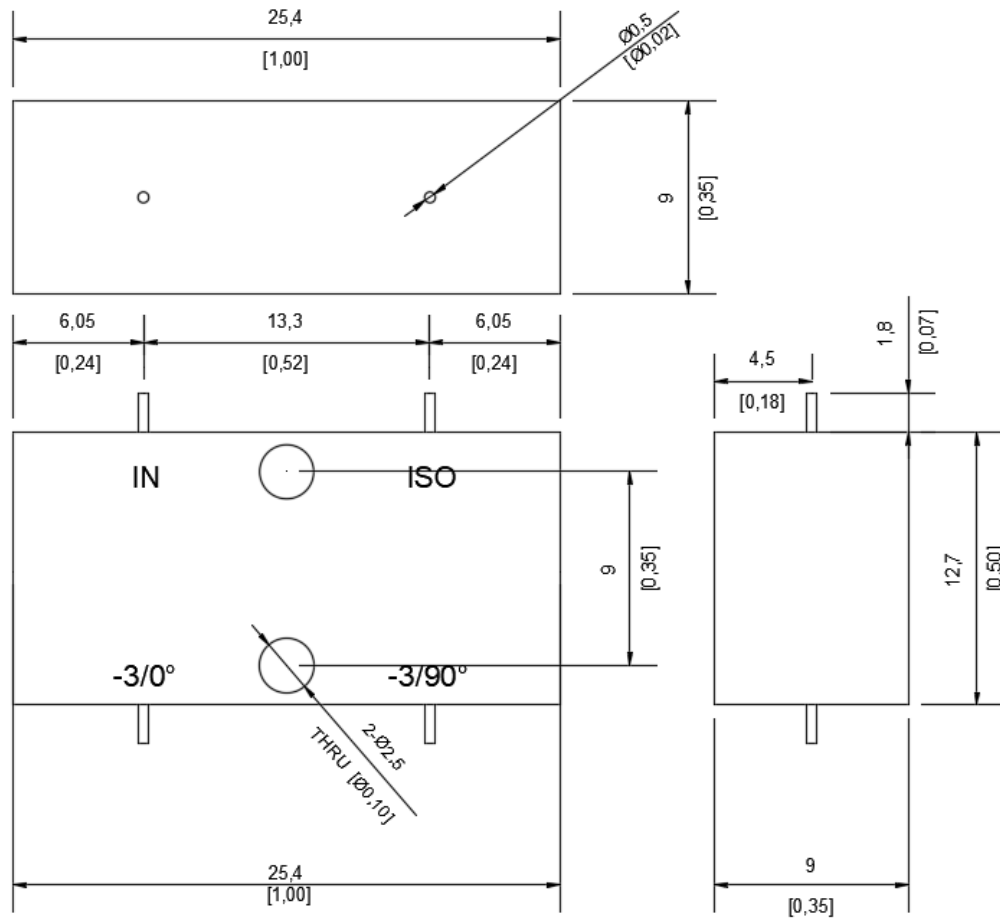

Product: Drop in Hybrid Coupler

Part Number: LDC-6/18-90IN

Specification					
No.	Parameter	Minimum	Typical	Maximum	Units
1	Frequency range	6	-	18	GHz
2	Insertion Loss	-	-	0.75	dB
3	Phase Balance:	-	-	±5	dB
4	Amplitude Balance	-	-	±0.7	dB
5	Isolation	15	-		dB
6	VSWR	-	-	1.5	-
7	Power			5	W cw
8	Operating Temperature Range	-40	-	+85	°C
9	Impedance	-	50	-	Q
10	Connector	Drop in			
11	Preferred finish	Black/yellow/green/silver/blue			

Remarks:

1. Not include Theoretical loss 3db 2. Power rating is for load vswr better than 1.20:1

Environmental Specifications	
Operational Temperature	-40°C~+85°C
Storage Temperature	-50°C~+105°C
Altitude	30,000 ft. (Epoxy Sealed Controlled environment)
	60,000 ft. 1.0psi min (Hermetically Sealed Un-controlled environment) (Optional)
Vibration	25gRMS (15 degrees 2KHz) endurance, 1 hour per axis
Humidity	100% RH at 35°C, 95%RH at 40°C
Shock	20G for 11msec half sine wave, 3 axis both directions
Mechanical Specifications	
Housing	Aluminum
Connector	strip line
Rohs	compliant
Weight	0.1kg

Outline Drawing:

All Dimensions in mm

Outline Tolerances ± 0.5(0.02)

Mounting Holes Tolerances ±0.2(0.008)

All Connectors: Drop in

TEST DATA

成都利德尔科技有限公司 ChengDu Leader Microwave Technology Co.,Ltd

电话: 028-65199117 传真: 028-65199116