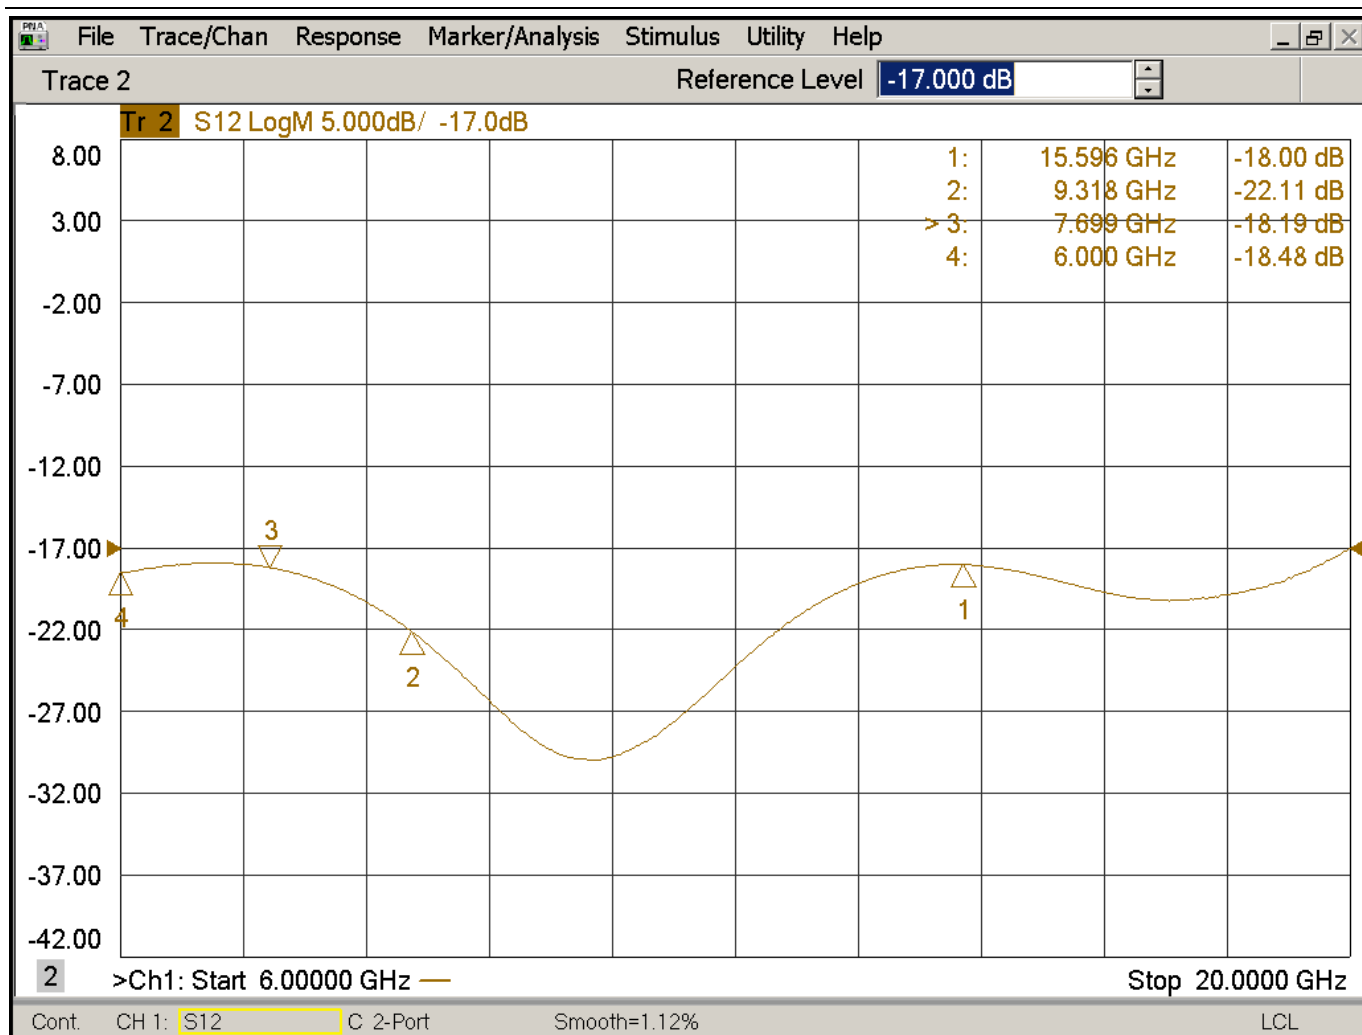

成都利德尔科技有限公司 ChengDu Leader Microwave Technology Co.,Ltd

电话: 028-65199117 传真: 028-65199116

<http://www.leadermicrowave.com> sales@leader-mw.com

TEL: +86-28-65199117 FAX: +86-28-65199116

Add: 中国 成都市成华区华翰路 89 号 610000

No.89,Huahan Road, chenghua Zone Chengdu, Sichuan China Zip Code:610000